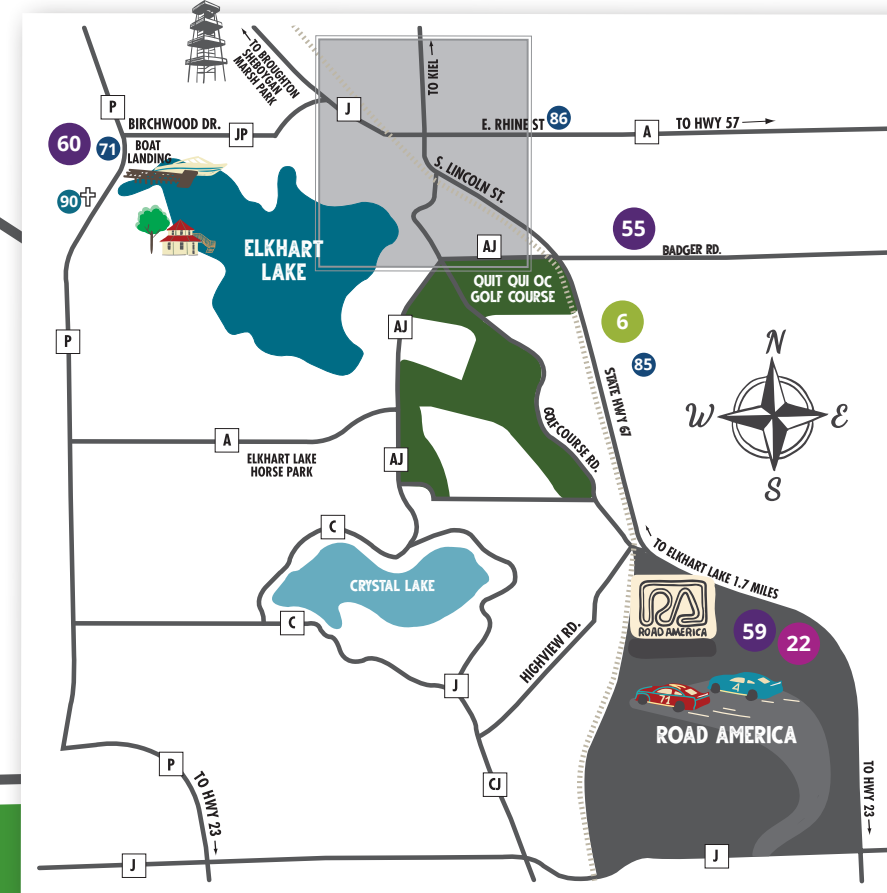

Find Your Way Around ELKHART LAKE

LODGING

- 1 AspenOak Retreat
- 2 Aston Flats
- 3 Brown Baer Bed & Beer
- 4 Christi's Inn & Vacation Rentals
- 5 Gessert's Suites
- 6 Luxury Motor Courts
- 7 Siebkens Resort
- 8 The Osthoff Resort
- 9 The Shore Club Wisconsin
- 10 Parker House

RESTAURANTS & PUBS

- 30 All Seasons Restaurant
- 31 AMASA Mexican Bakery & Eatery
- 32 Anchor Lanes & Restaurant
- 33 Brown Baer
- 34 Concourse Restaurant & Lounge
- 34 Elk Room
- 34 Otto's Restaurant
- 35 Gessert's Ice Cream & Confectionery
- 36 Harry's Pizza e Vino
- 37 Lake Street Café
- 38 Off the Rail Café
- 39 Osthoff's Lake Deck
- 40 Paddock Club
- 41 P.A.M.'s at Siebkens Resort
- 41 Siebkens Stop-Inn Tavern
- 42 Quit Qui Oc Restaurant
- 43 Route 67 Saloon
- 44 SwitchGear Brewing Company
- 45 The Social
- 45 The Theater
- 46 Three Guys and A Grill
- 47 Throwback
- 48 Tiki Bar and Lounge

RECREATION ACTIVITIES

- 50 Anchor Lanes Bowling
- 51 Aspira Spa at The Osthoff
- 52 Elkhart Lake Historic Depot & Museum
- 53 Elkhart Lake Watersports
- 54 Fireman's Park & Public Beach
- 55 Ice Age Trail - LaBudde Creek Segment
- 56 June Vollrath Park & Hiking Trail
- 57 Osthoff Watersports & Recreation Rentals
- 58 Quit Qui Oc Golf Course
- 59 Road America
- 60 Sheboatin'
- 61 Sheboygan Broughton Marsh Park & Observation Tower & Campground
- 62 The Throttlestop Car & Cycle Museum

SCAN ME
for a full
interactive map
of Elkhart Lake!